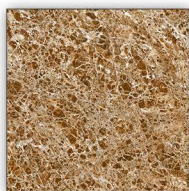

DIGITAL CERAMIC | **Glossy SERIES**
FLOOR TILES | **500x500MM**

Web : www.LIBEROEXPTHOUSE.COM | Email : Info@LIBEROEXPTHOUSE.COM

DIGITAL FLOOR TILES

Glossy | 500x500MM

20101

20102

20103

20104 A