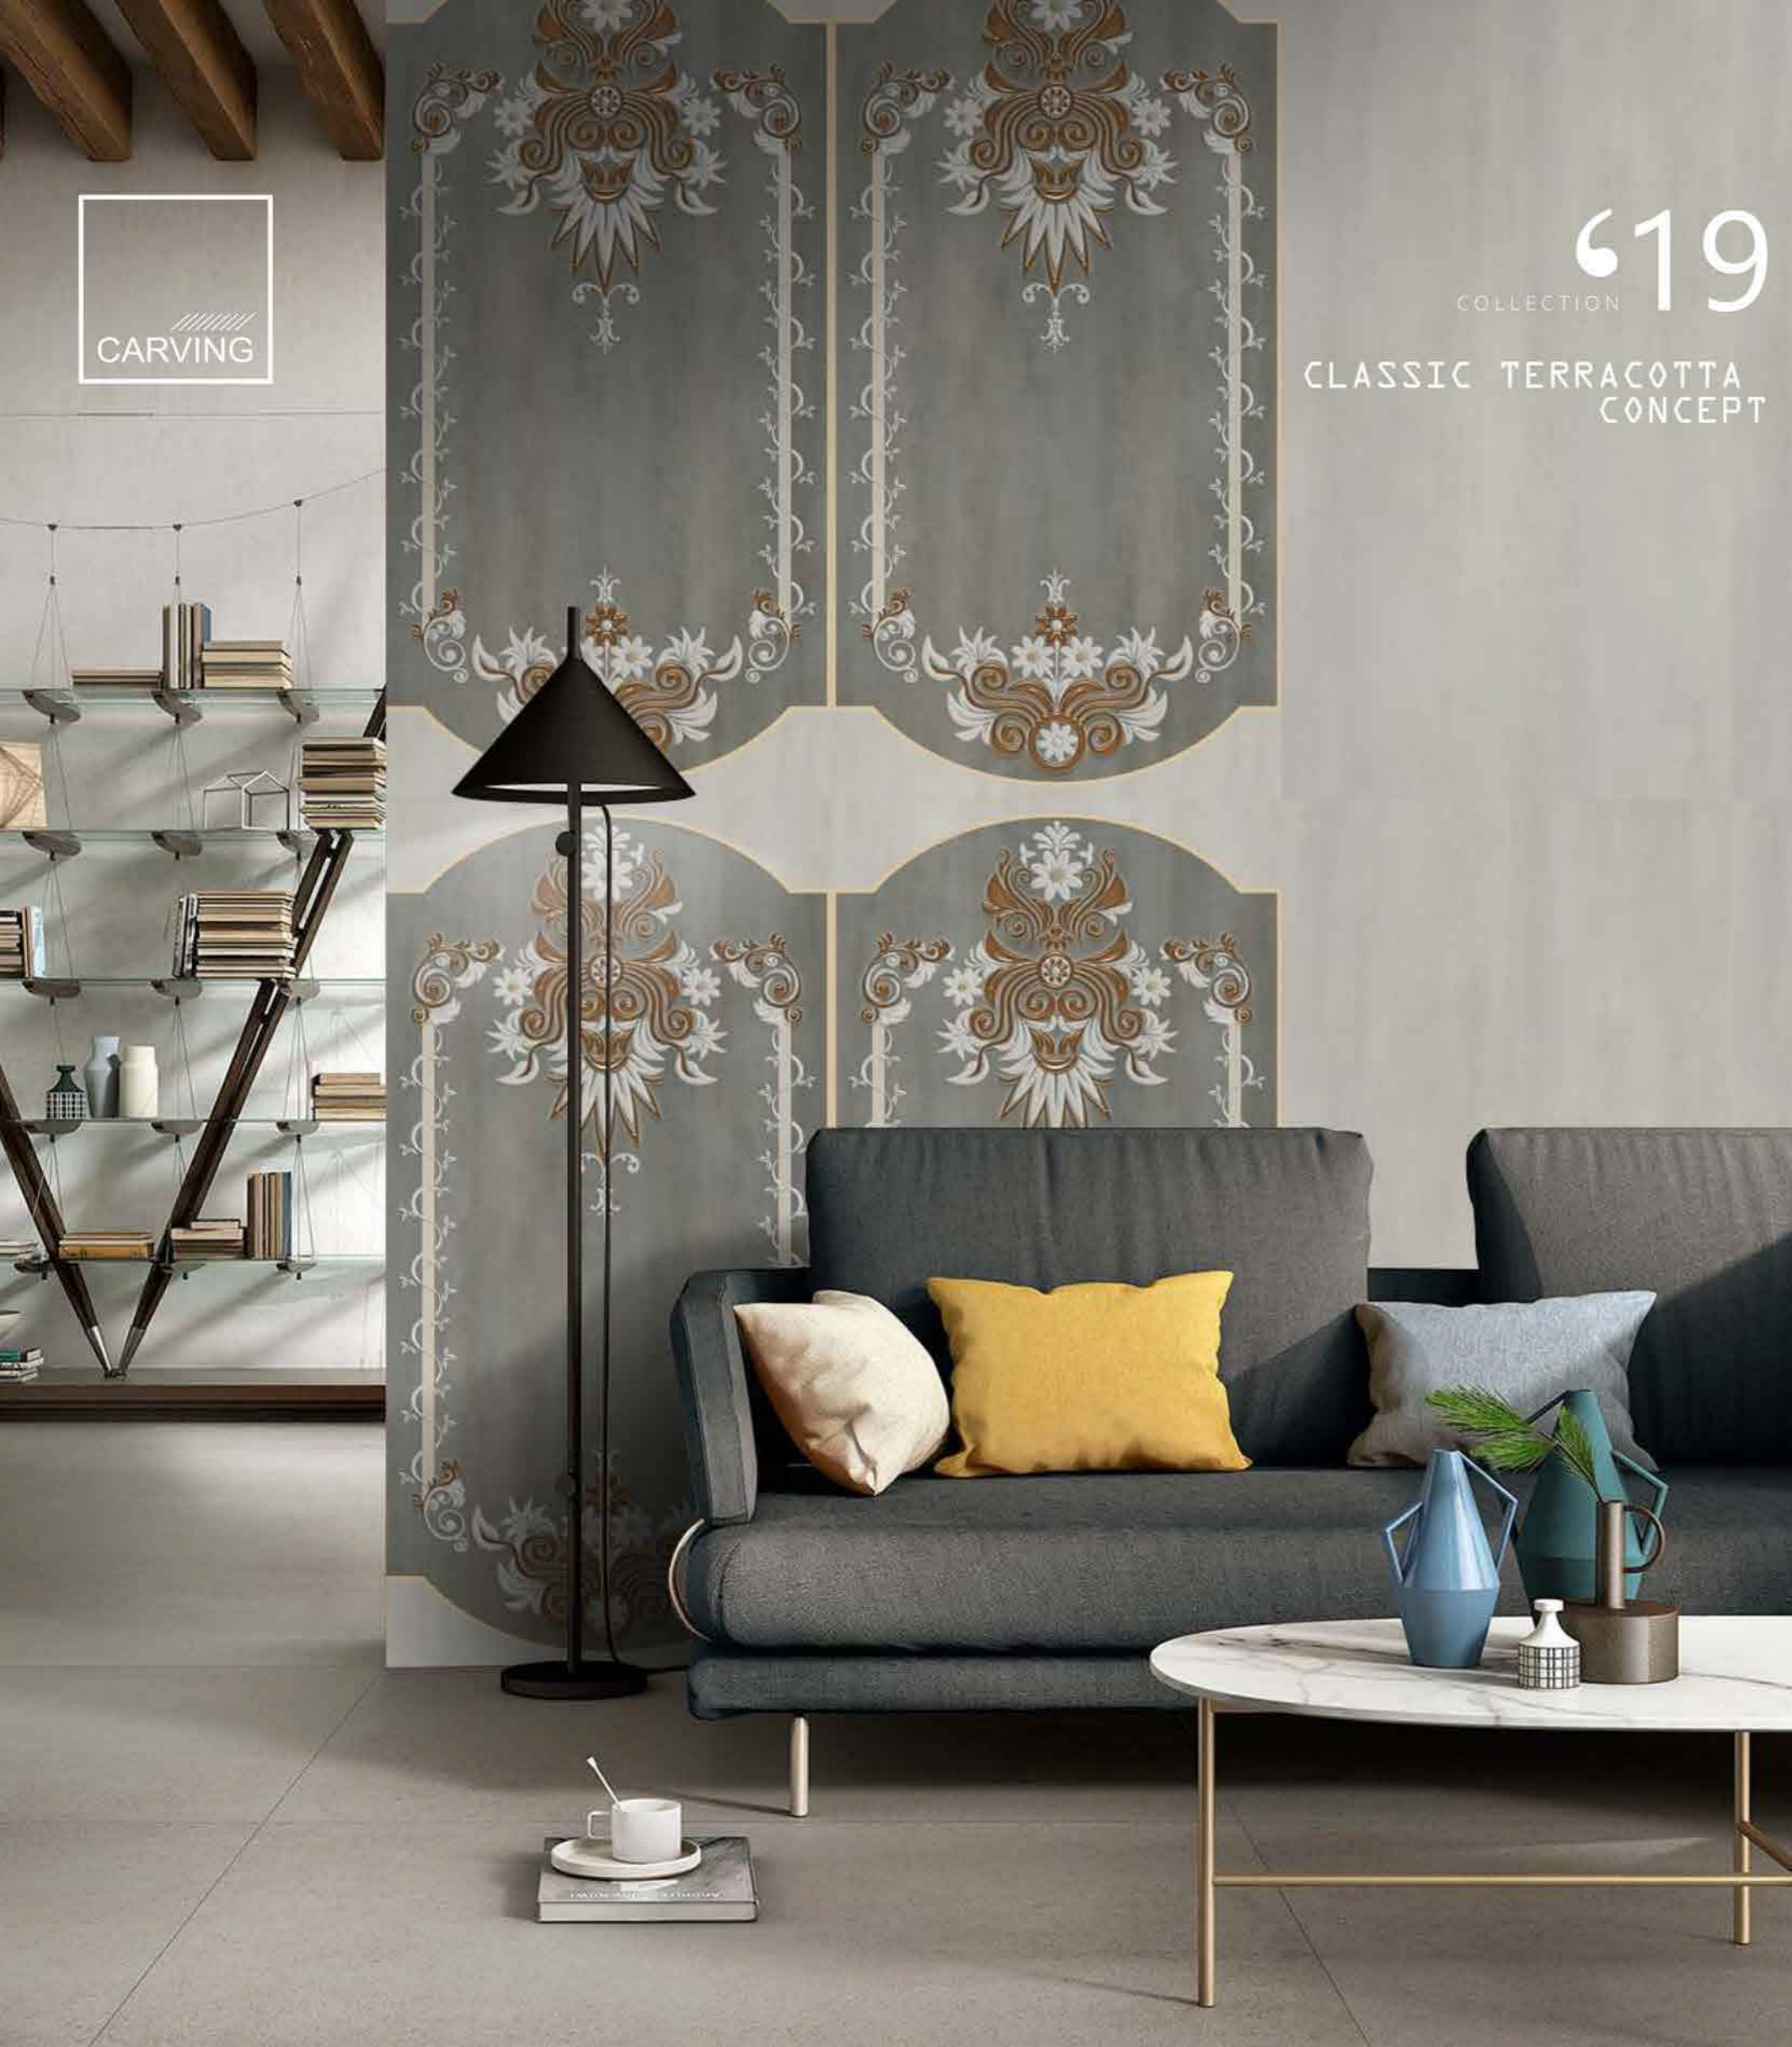

Matt finish & Carving Effect

BRAZOS
DECOR

Matt finish

BRAZOS
CREMA

CARVING

COLLECTION '19
CLASSIC TERRACOTTA
CONCEPT

CLASSIC TERRACOTTA
CONCEPT

No pattern should be
without some sort of meaning.