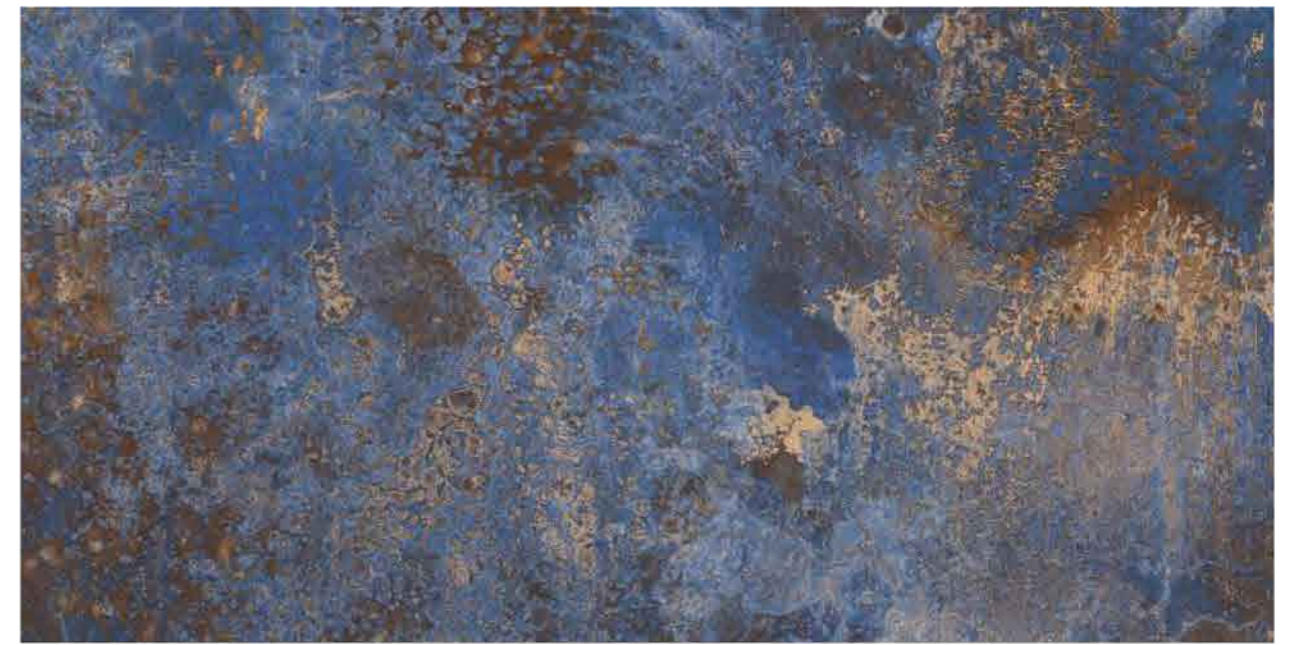

Matt finish

CLASSIC
TERRACOTTA

Matt finish & Carving Effect

CLASSIC
TERRACOTTA
DECOR

////
CARVING

| 12

COLLECTION '19

PETRA BLUE CR