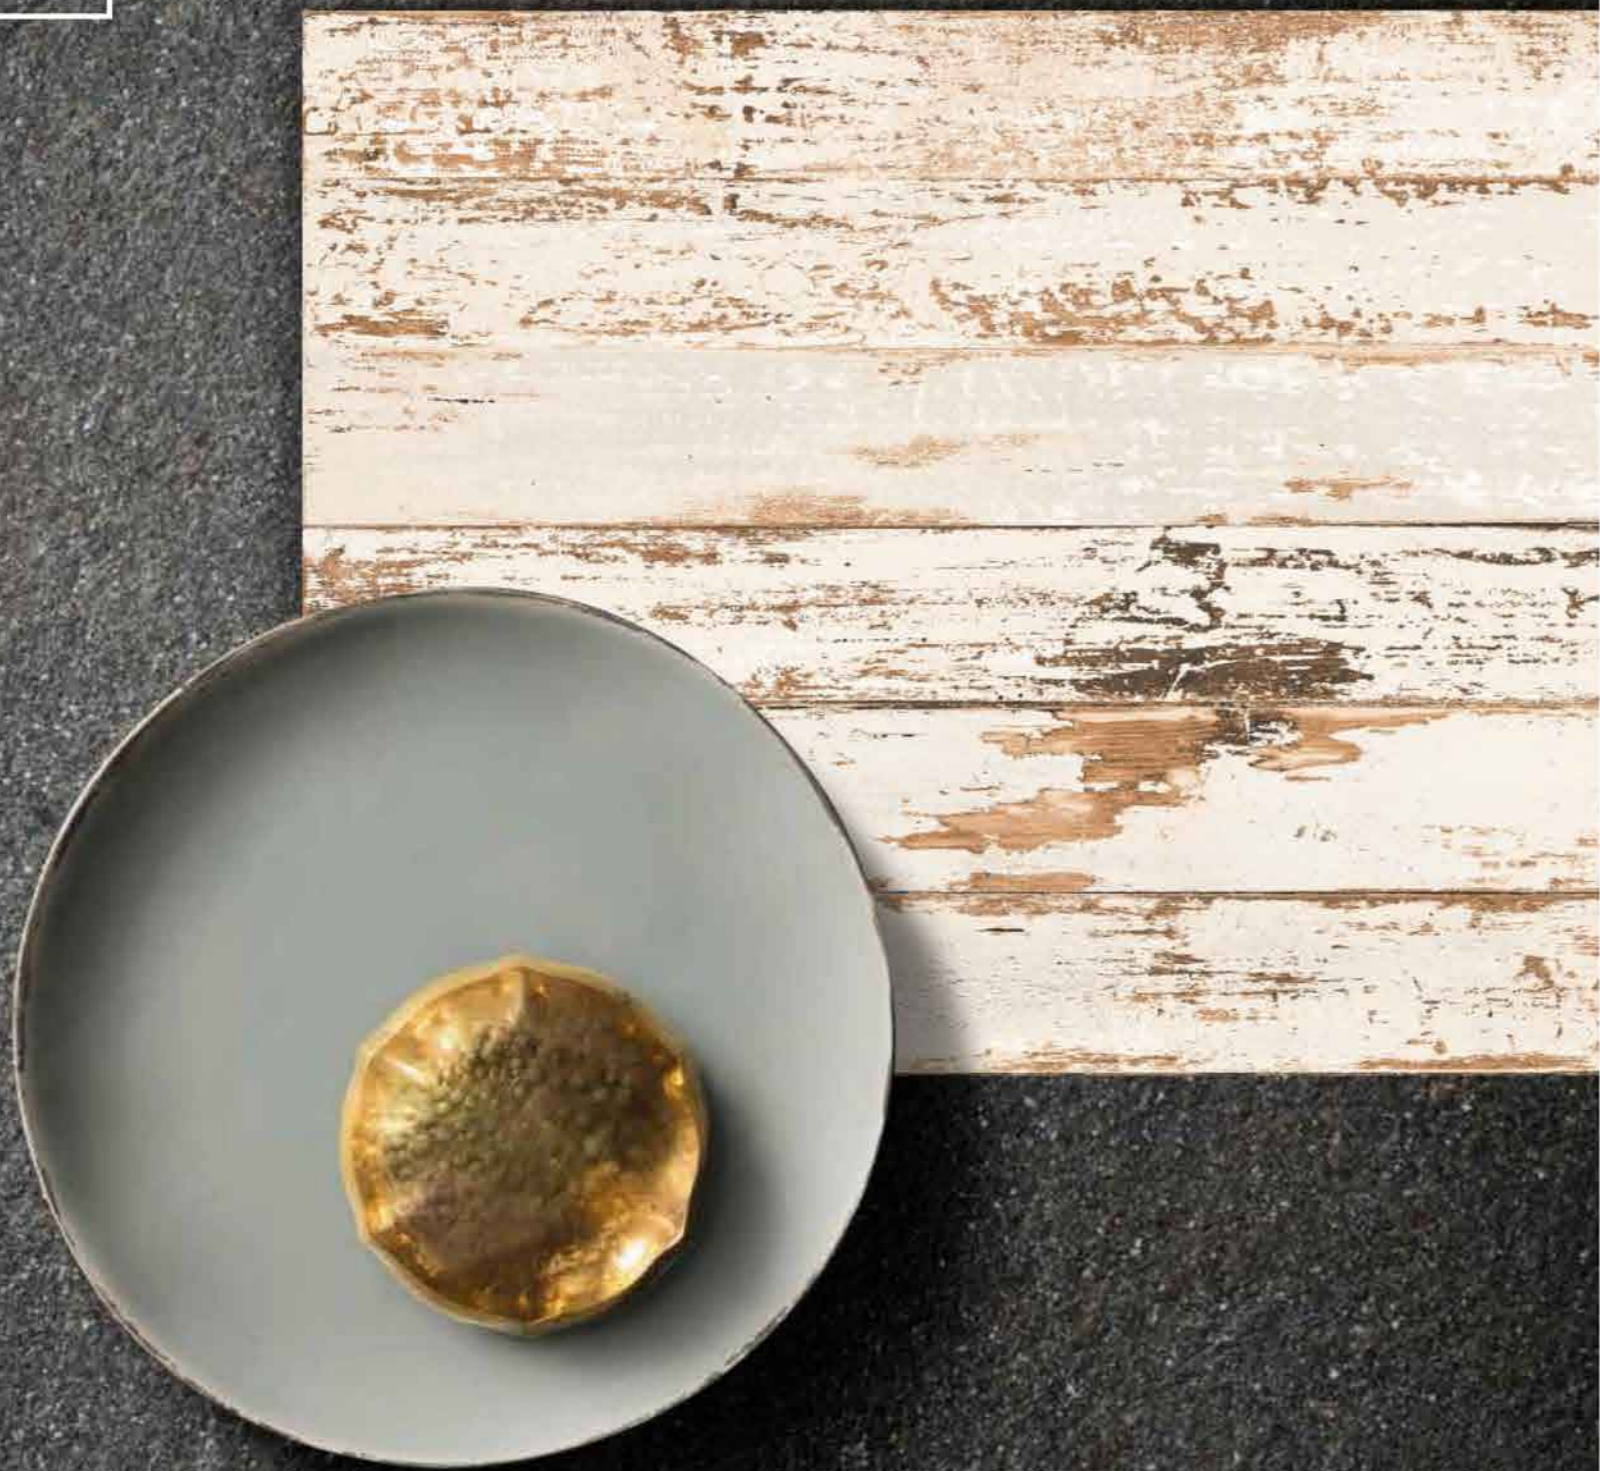

CARVING

COLLECTION **619**

RUST WOOD WHITE CR