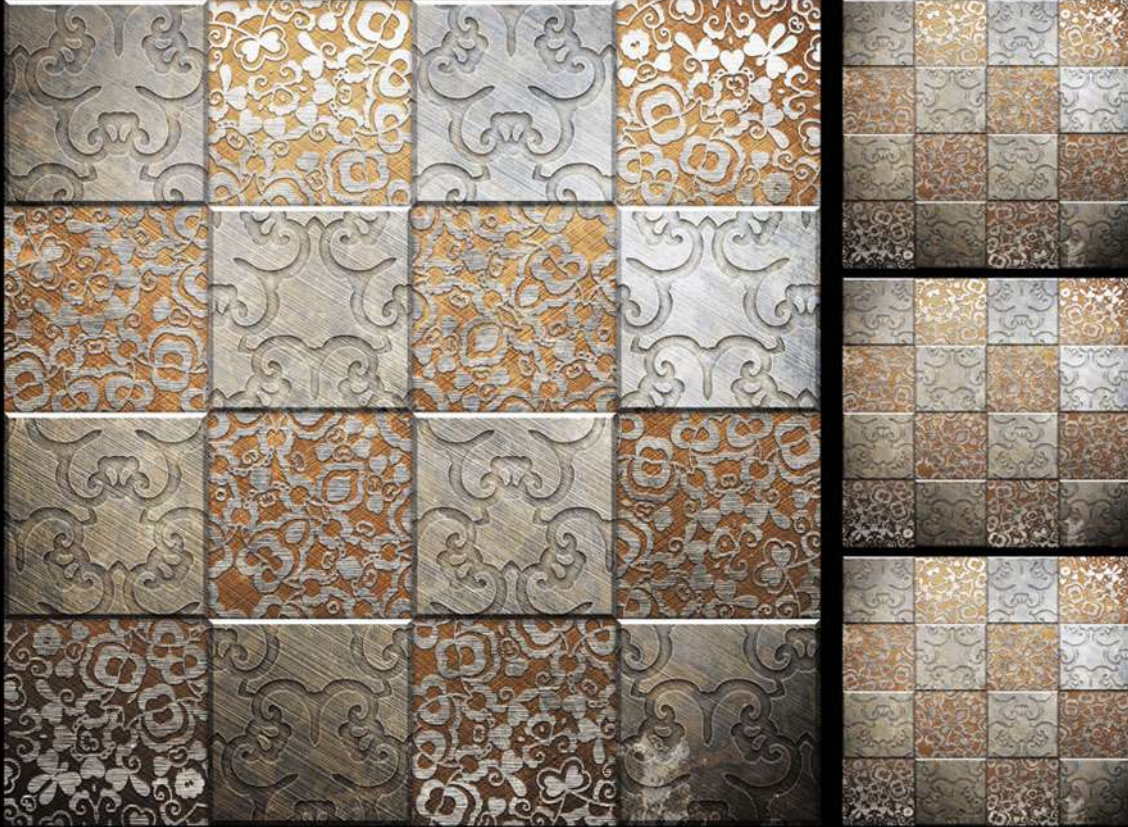

600 x 600 mm

MOROCON-038

Polished Glaze Vitrified Tile