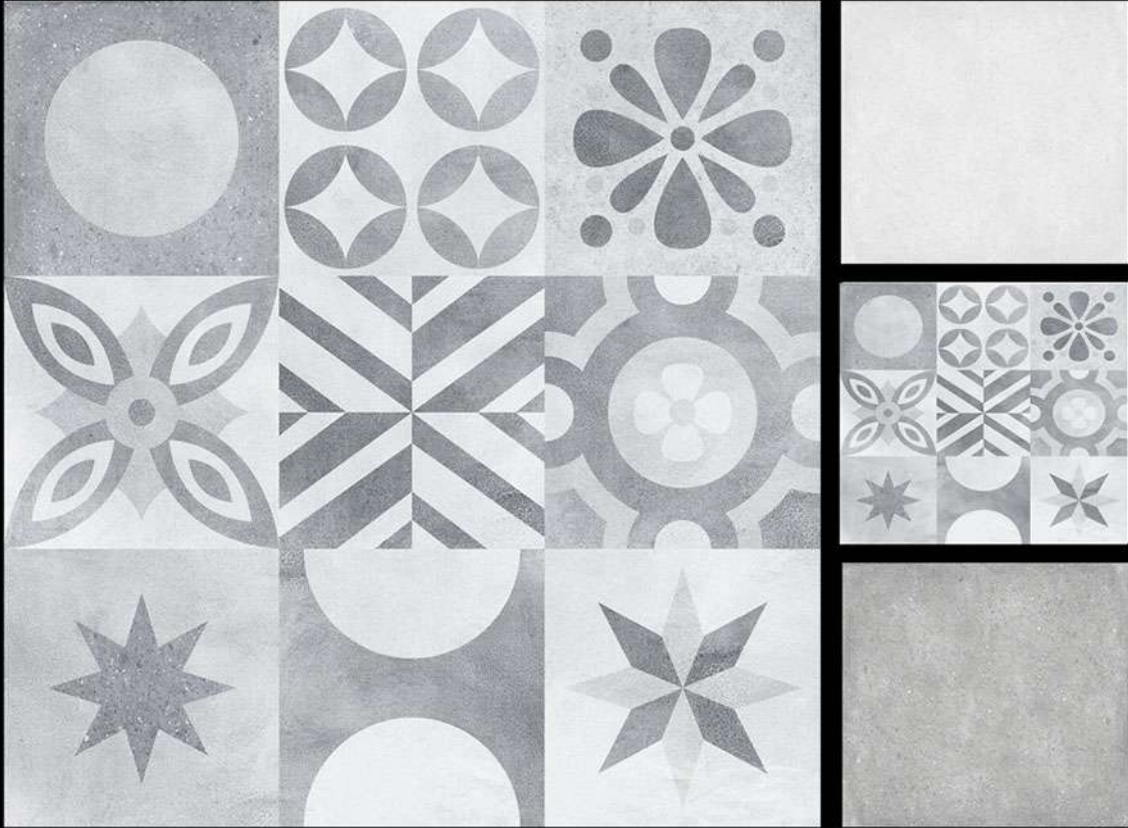

600 x 600 mm

MOROCON-014

Polished Glaze Vitrified Tile