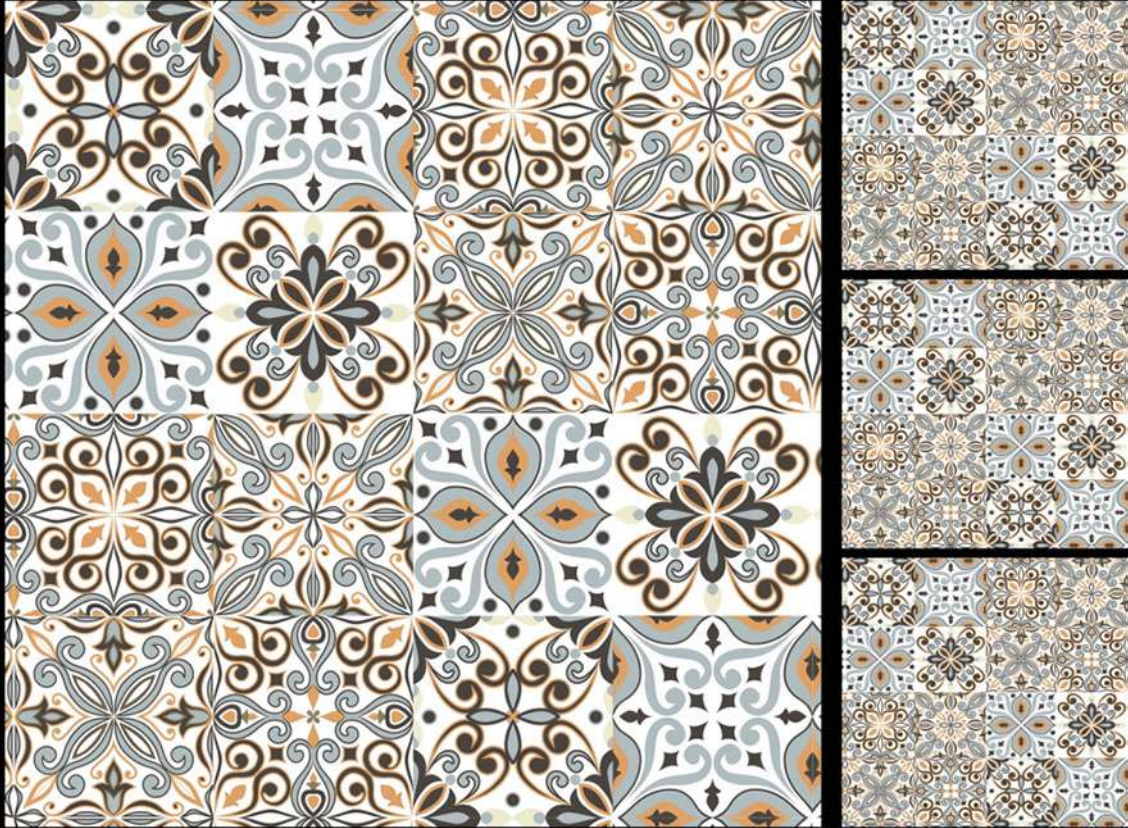

MOROCON-022

Polished Glaze Vitrified Tile

600 x 600 mm

MOROCON-023

Polished Glaze Vitrified Tile

600 x 600 mm

MOROCON-024

Polished Glaze Vitrified Tile