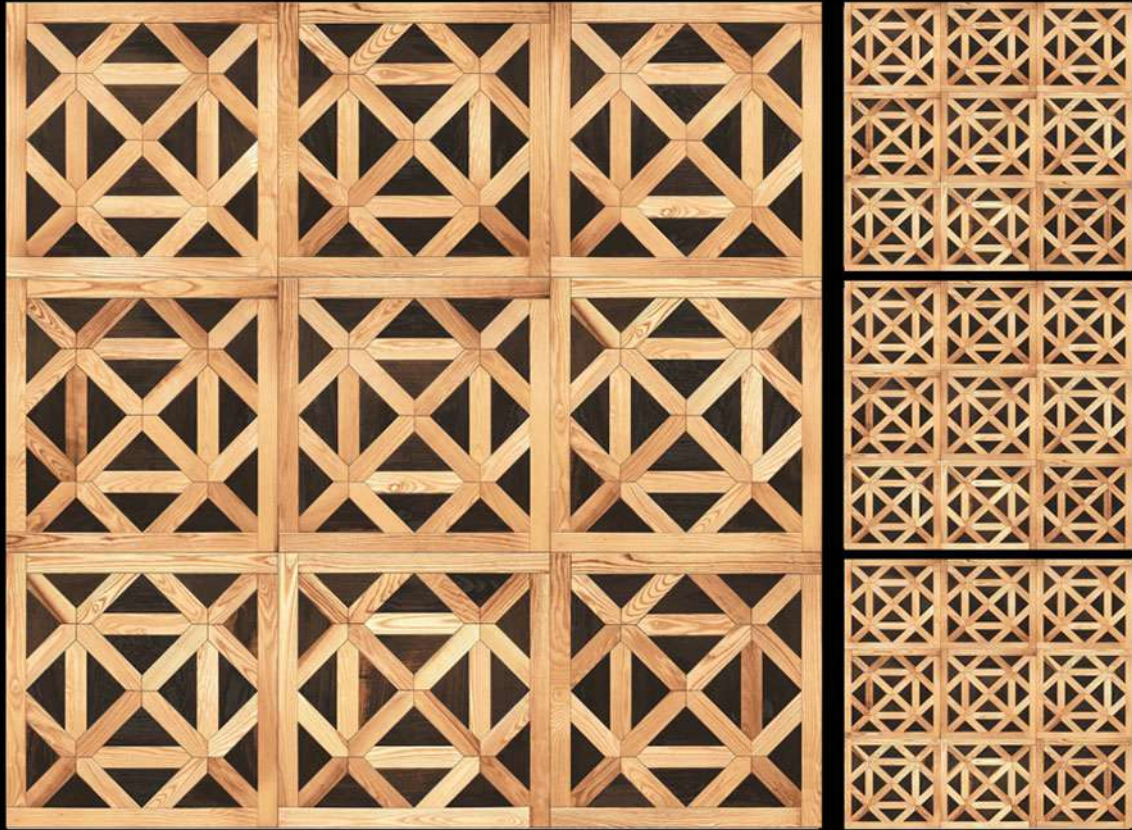

600 x 600 mm

MOROCON-025

Polished Glaze Vitrified Tile

600 x 600 mm

MOROCON-026

Polished Glaze Vitrified Tile

600 x 600 mm

MOROCON-027